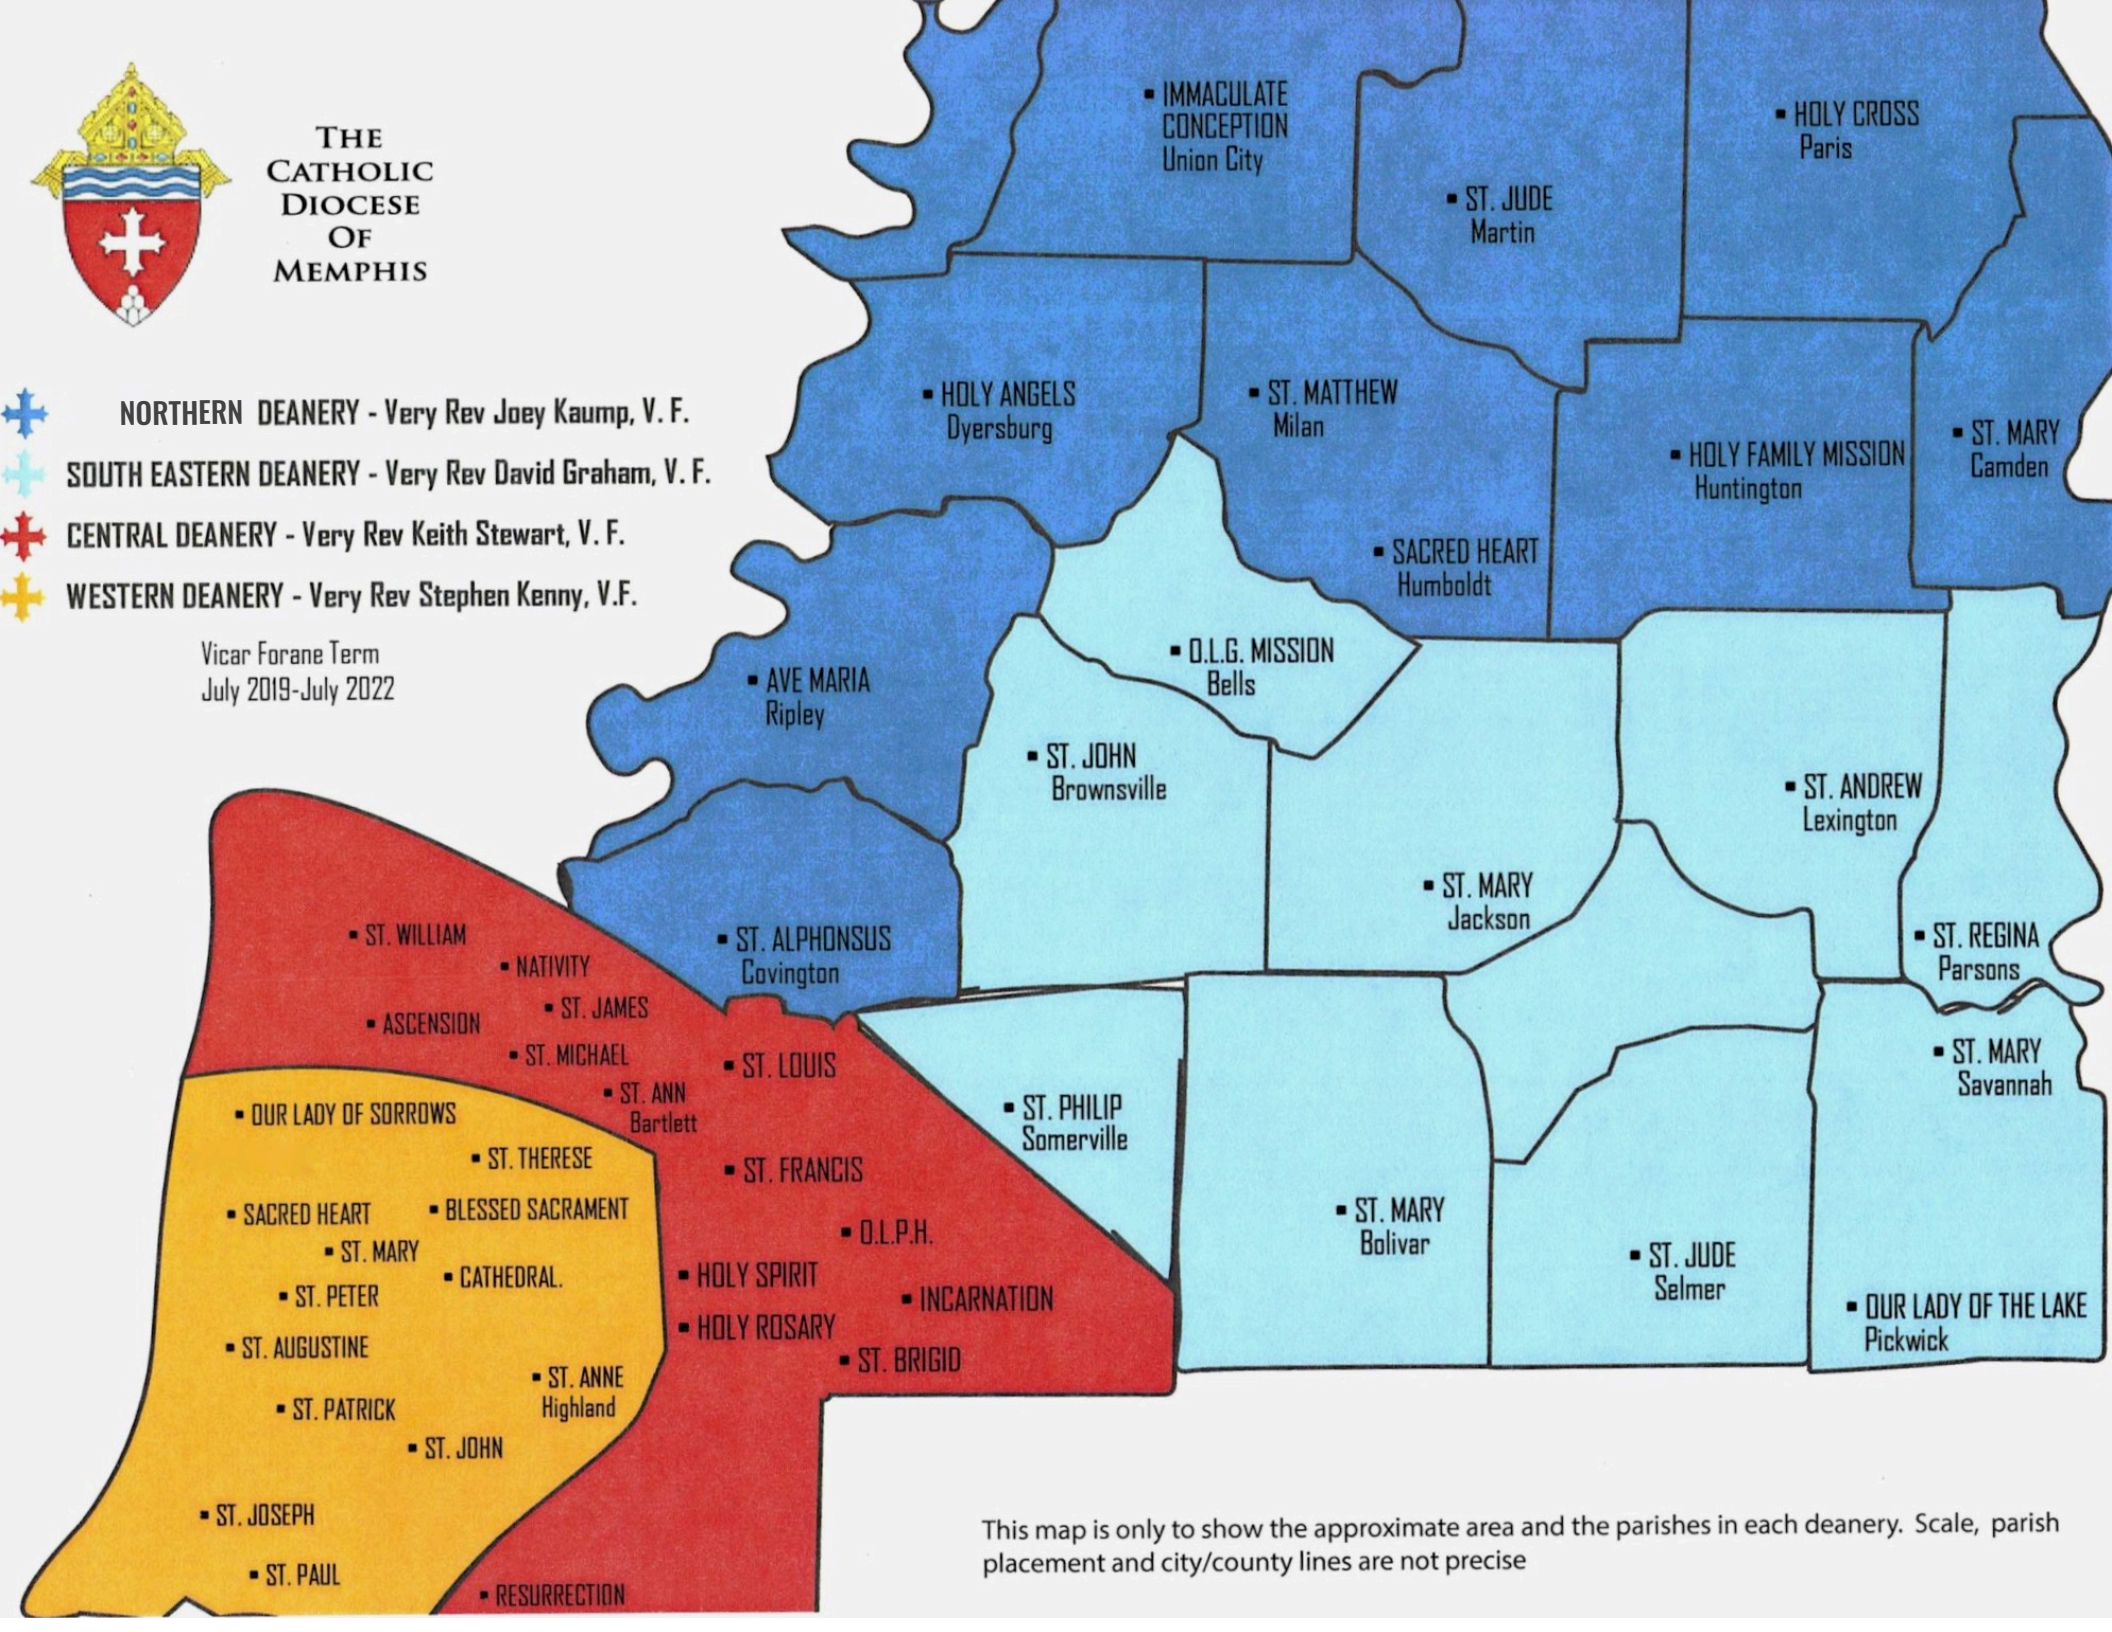

Vicar Forane Term
July 2019-July 2022

▪ IMMACULATE
CONCEPTION
Union City

▪ HOLY CROSS
Paris

▪ ST. JUDE
Martin

▪ HOLY ANGELS
Dyersburg

▪ ST. MATTHEW
Milan

▪ HOLY FAMILY MISSION
Huntington

▪ ST. MARY
Camden

▪ SACRED HEART
Humboldt

▪ AVE MARIA
Ripley

▪ O.L.G. MISSION
Bells

▪ ST. JOHN
Brownsville

▪ ST. ANDREW
Lexington

▪ ST. REGINA
Parsons

▪ ST. MARY
Jackson

▪ ST. WILLIAM

▪ ST. PATRICK

▪ ST. JOHN

▪ ST. JUDE
Selmer

▪ OUR LADY OF THE LAKE
Pickwick

▪ ST. JOSEPH

▪ ST. PAUL

▪ RESURRECTION

This map is only to show the approximate area and the parishes in each deanery. Scale, parish placement and city/county lines are not precise