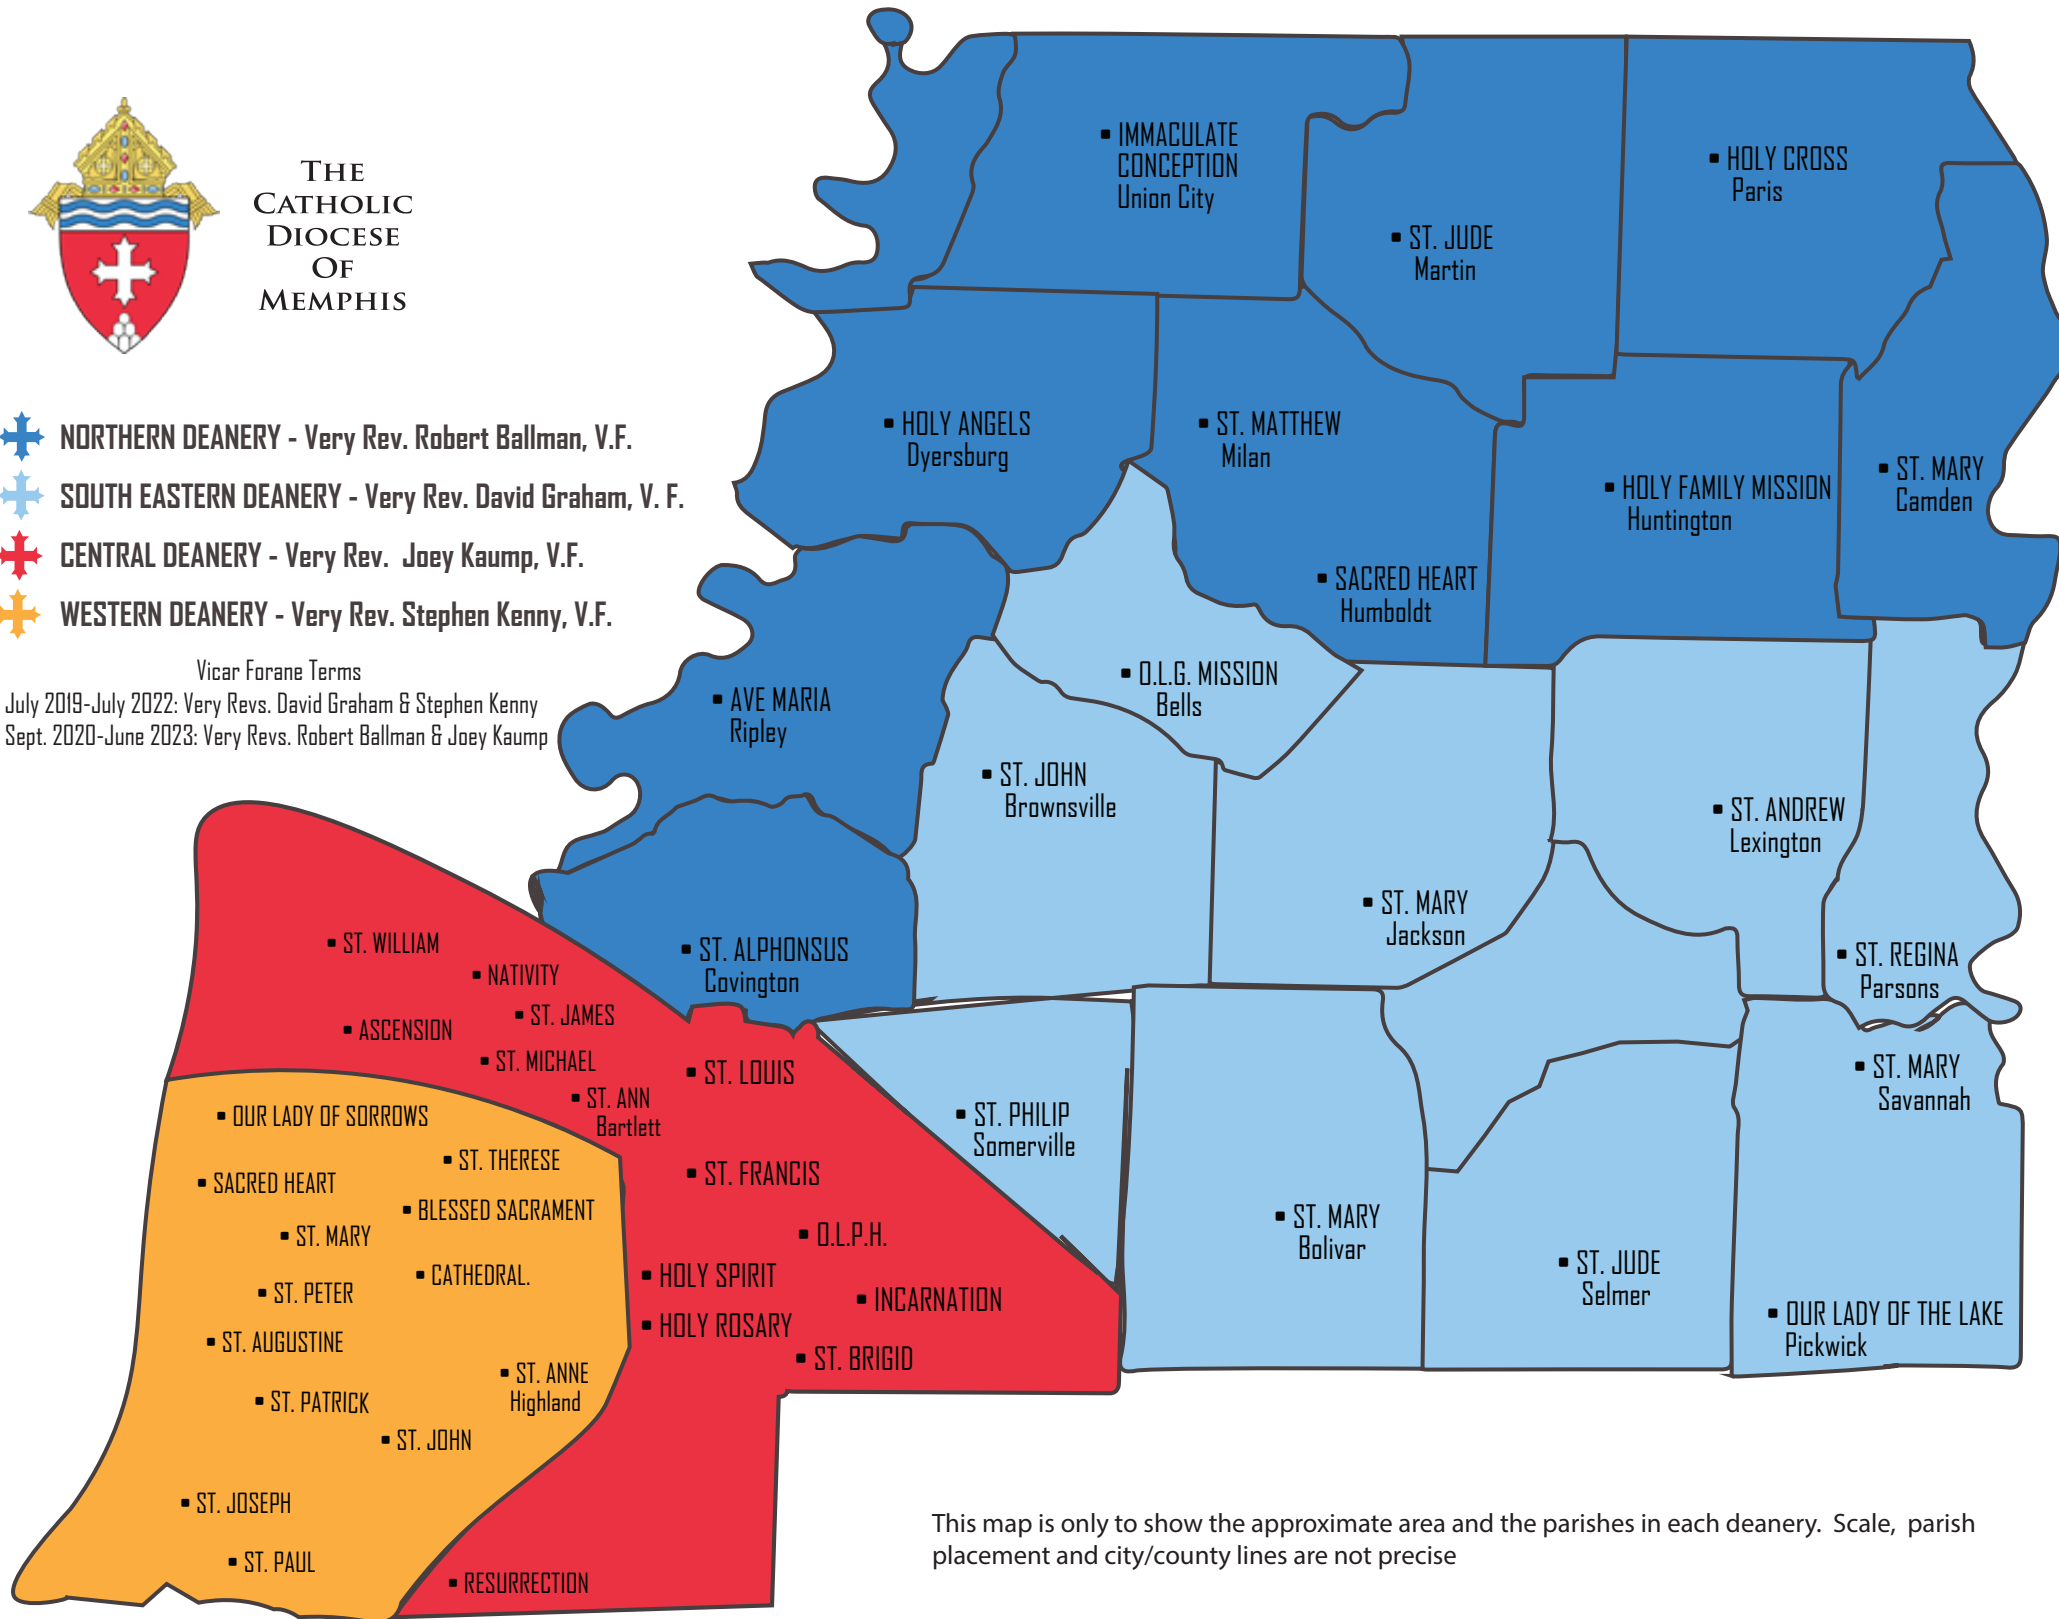

Vicar Forane Terms

July 2019-July 2022: Very Revs. David Graham & Stephen Kenny

Sept. 2020-June 2023: Very Revs. Robert Ballman & Joey Kaump

▪ IMMACULATE
CONCEPTION
Union City

▪ HOLY CROSS
Paris

▪ ST. JUDE
Martin

▪ HOLY ANGELS
Dyersburg

▪ ST. MATTHEW
Milan

▪ HOLY FAMILY MISSION
Huntington

▪ ST. MARY
Camden

▪ SACRED HEART
Humboldt

▪ D.L.G. MISSION
Bells

▪ ST. JOHN
Brownsville

▪ ST. ANDREW
Lexington

▪ ST. MICHAEL

▪ ST. LOUIS

▪ ST. ANN
Bartlett

▪ ST. PHILIP
Somerville

▪ ST. MARY
Savannah

▪ OUR LADY OF SORROWS

▪ ST. THERESE

▪ ST. FRANCIS

▪ ST. PAUL

▪ RESURRECTION

This map is only to show the approximate area and the parishes in each deanery. Scale, parish placement and city/county lines are not precise