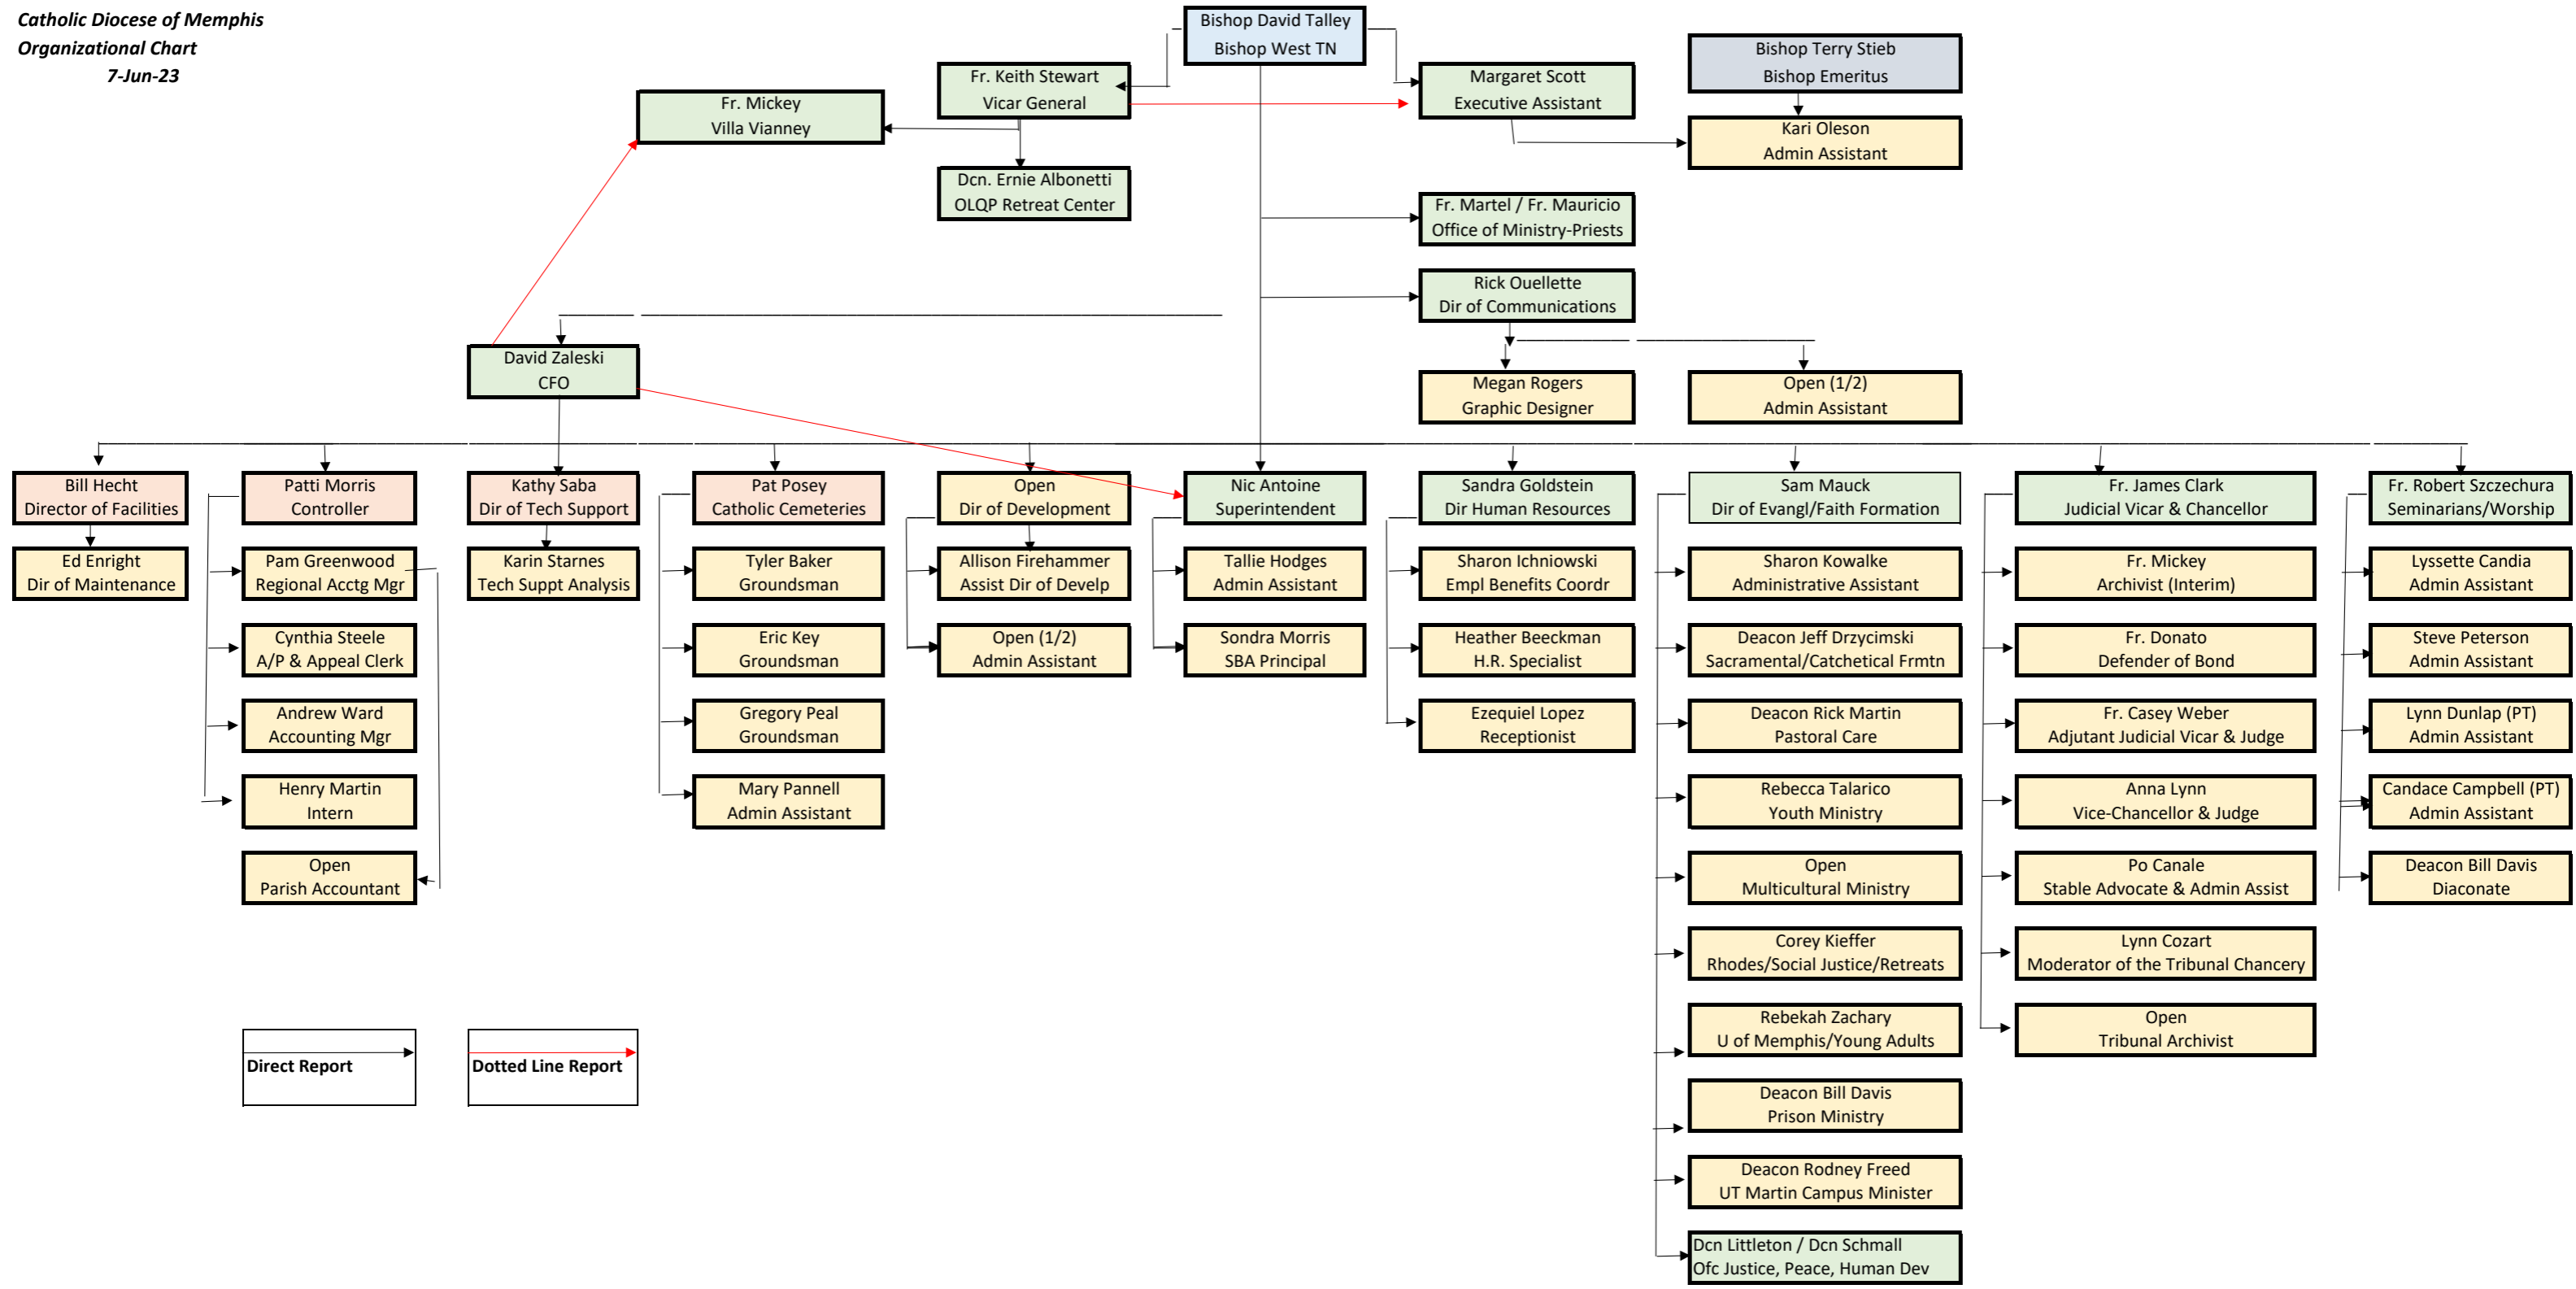

Catholic Diocese of Memphis
Organizational Chart
 7-Jun-23

Direct Report →
 Dotted Line Report →